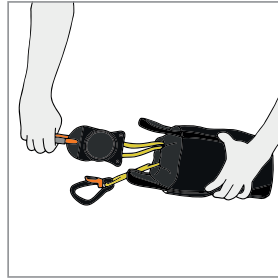

SAFETY CARD

Remove from storage

Pull out carabiners

Unfold Rescue Triangle

Put on Rescue Triangle

Choose the right loop colour for your body size

Connect the orange carabiner to the loops

Connect the black carabiner to an anchor point

Make sure rope is under tension

Exit through window

To speed up: Turn wheel left and place thumb and index finger on slider

DEUS RESCUE KIT

The DEUS RESCUE KIT must only be used in case of emergency. It is suitable for single use only. Make sure to get familiar with the system and the anchor point you use, before an emergency occurs. Note also the manual attached.