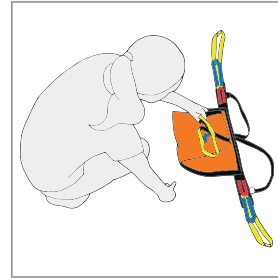

SAFETY CARD

Remove from storage

Pull out carabiners

Unfold Rescue Triangle

Put on Rescue Triangle

Choose the right loop colour for your body size

Connect the orange carabiner to the loops

Connect the black carabiner to an anchor point

Make sure rope is under tension

Exit through window

To speed up: Turn wheel left and place thumb and index finger on slider

DEUS RESCUE KIT

The DEUS RESCUE KIT must only be used in case of emergency. It is suitable for single use only. Make sure to get familiar with the system and the anchor point you use, before an emergency occurs. Note also the manual attached.