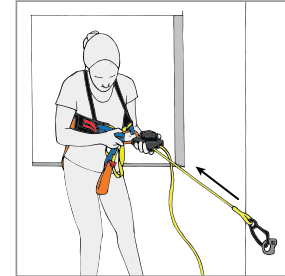

SAFETY CARD

Remove from storage

Pull out carabiners

Unfold Rescue Triangle

Put on Rescue Triangle

Choose the right loop colour for your body size

Connect the orange carabiner to the loops

Connect the black carabiner to an anchor point

Make sure rope is under tension

Exit through window

To speed up: Turn wheel left and place thumb and index finger on slider

DEUS RESCUE KIT

The DEUS RESCUE KIT must only be used in case of emergency. It is suitable for single use only. Make sure to get familiar with the system and the anchor point you use, before an emergency occurs. Note also the manual attached.