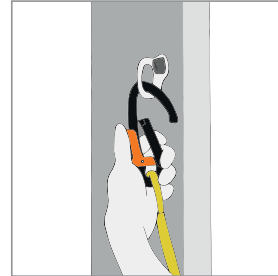

SAFETY CARD

Remove from storage

Pull out carabiners

Unfold Rescue Triangle

Put on Rescue Triangle

Choose the right loop colour for your body size

Connect the orange carabiner to the loops

Connect the black carabiner to an anchor point

Make sure rope is under tension

Exit through window

To speed up: Turn wheel left and place thumb and index finger on slider

DEUS RESCUE KIT

The DEUS RESCUE KIT must only be used in case of emergency. It is suitable for single use only. Make sure to get familiar with the system and the anchor point you use, before an emergency occurs. Note also the manual attached.