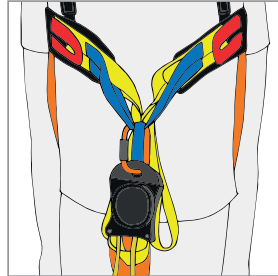

SAFETY CARD

Remove from storage

Pull out carabiners

Unfold Rescue Triangle

Put on Rescue Triangle

Choose the right loop colour for your body size

Connect the orange carabiner to the loops

Connect the black carabiner to an anchor point

Make sure rope is under tension

Exit through window

To speed up: Turn wheel left and place thumb and index finger on slider

DEUS RESCUE KIT

The DEUS RESCUE KIT must only be used in case of emergency. It is suitable for single use only. Make sure to get familiar with the system and the anchor point you use, before an emergency occurs. Note also the manual attached.