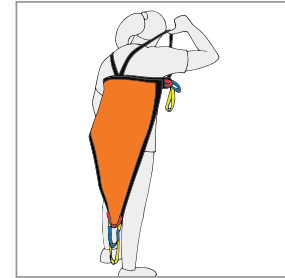

SAFETY CARD

Remove from storage

Pull out carabiners

Unfold Rescue Triangle

Put on Rescue Triangle

Choose the right loop colour for your body size

Connect the orange carabiner to the loops

Connect the black carabiner to an anchor point

Make sure rope is under tension

Exit through window

To speed up: Turn wheel left and place thumb and index finger on slider

DEUS RESCUE KIT

The DEUS RESCUE KIT must only be used in case of emergency. It is suitable for single use only. Make sure to get familiar with the system and the anchor point you use, before an emergency occurs. Note also the manual attached.