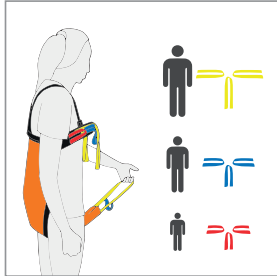

SAFETY CARD

Remove from storage

Pull out carabiners

Unfold Rescue Triangle

Put on Rescue Triangle

Choose the right loop colour for your body size

Connect the orange carabiner to the loops

Connect the black carabiner to an anchor point

Make sure rope is under tension

Exit through window

To speed up: Turn wheel left and place thumb and index finger on slider

DEUS RESCUE KIT

The DEUS RESCUE KIT must only be used in case of emergency. It is suitable for single use only. Make sure to get familiar with the system and the anchor point you use, before an emergency occurs. Note also the manual attached.