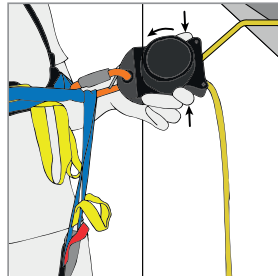

SAFETY CARD

Remove from storage

Pull out carabiners

Unfold Rescue Triangle

Put on Rescue Triangle

Choose the right loop colour for your body size

Connect the orange carabiner to the loops

Connect the black carabiner to an anchor point

Make sure rope is under tension

Exit through window

To speed up: Turn wheel left and place thumb and index finger on slider

DEUS RESCUE KIT

The DEUS RESCUE KIT must only be used in case of emergency. It is suitable for single use only. Make sure to get familiar with the system and the anchor point you use, before an emergency occurs. Note also the manual attached.